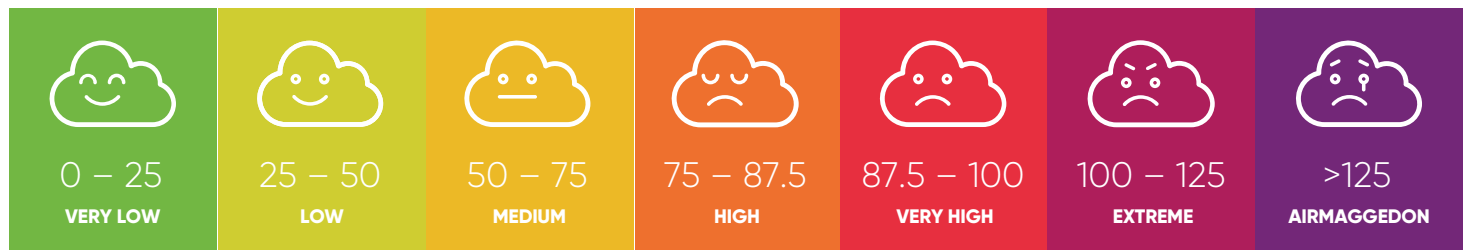

The Colour of the Air

The colour shown on the sensor represents air quality. Green indicates good air quality, yellow and orange signal increasing levels of pollution, and red and purple warn that the air quality is poor and harmful for your health.

Pollution level according to the CAQI scale (European Air Quality Index)