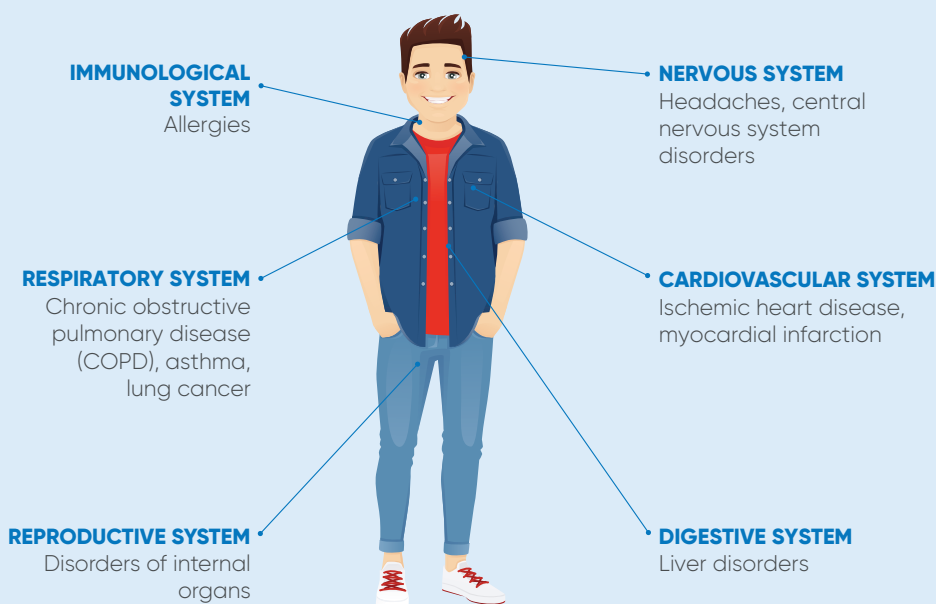

You can check  
the air quality  
at this location

with Airly's sensor!

[map.airly.org](http://map.airly.org)

## The Colour of the Air

The colour shown on the sensor represents air quality. Green indicates good air quality, yellow and orange signal increasing levels of pollution, and red and purple warn that the air quality is poor and harmful for your health.

Pollution level according to the CAQI scale (European Air Quality Index)

Air quality has a significant impact on  
**OUR HEALTH AND LIVES.**

Get alerts to your phone  
when air quality worsens  
and check live measurements  
at [map.airly.org](http://map.airly.org)  
and via **the Airly  
mobile app.**