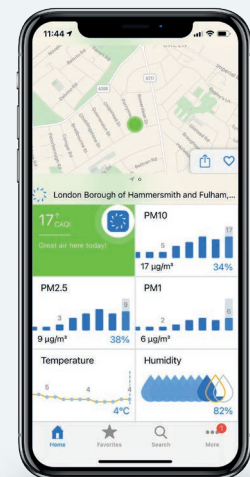

You can check  
the air quality  
at this location

with Airly's sensor!

[map.airly.org](http://map.airly.org)

## The Colour of the Air

The colour shown on the sensor represents air quality. Green indicates good air quality, yellow and orange signal increasing levels of pollution, and red and purple warn that the air quality is poor and harmful for your health.

Pollution level according to the CAQI scale (European Air Quality Index)

Air quality has a significant impact on  
**OUR HEALTH AND LIVES.**

Get alerts to your phone  
when air quality worsens  
and check live measurements  
at [map.airly.org](http://map.airly.org)  
and via **the Airly  
mobile app.**

GET IT ON  
Google Play

Download on the  
App Store

EXPLORE IT ON  
AppGallery