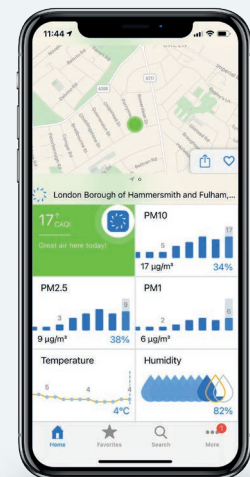

GET IT ON
Google Play

Download on the
App Store

EXPLORE IT ON
AppGallery