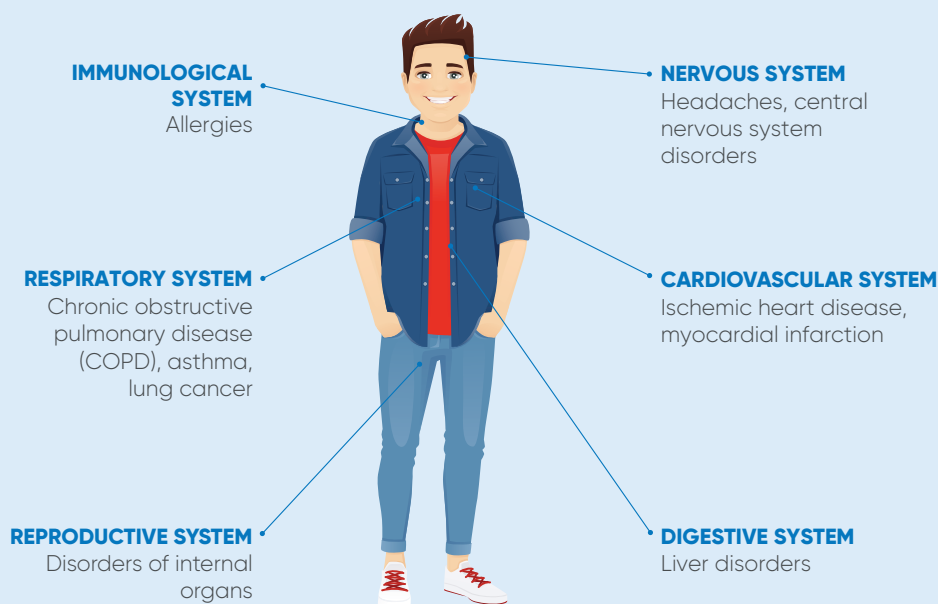

You can check
the air quality
at this location

with Airly's sensor!

map.airly.org

The Colour of the Air

The colour shown on the sensor represents air quality. Green indicates good air quality, yellow and orange signal increasing levels of pollution, and red and purple warn that the air quality is poor and harmful for your health.

Pollution level according to the CAQI scale (European Air Quality Index)

Air quality has a significant impact on
OUR HEALTH AND LIVES.

Get alerts to your phone
when air quality worsens
and check live measurements
at map.airly.org
and via **the Airly
mobile app.**